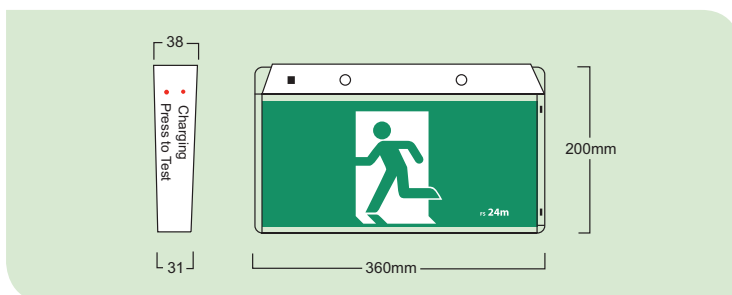

SUNWIND LED EXIT LIGHT

COMPLETE WITH ALL RUNNING MAN DIFFUSERS

ONE SIZE FITS ALL

Wall & ceiling mount retro cover plates are provided with every fitting to cover any evidence left behind when replacing any existing exit lights.

RETRO COVER PLATE DIMENSIONS:

FITTING DIMENSIONS:

FEATURES:

- 4W LED Exit light
- Complete with all diffusers
- Wall and ceiling mountable
- Lightweight robust design
- Quick & easy to install and maintain
- 2 year warranty

ALL INCLUDED DIFFUSERS:

Part number	Description	Box Qty	Carton Qty	Fitting weight	Box weight
99024910	SUNWIND LED Exit light	1	10	0.75kg	1.4kg