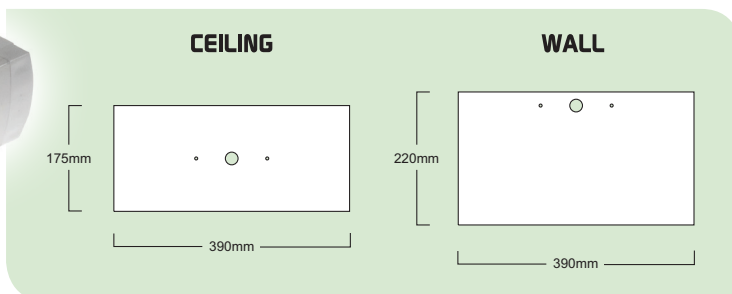

SUNWIND LED EXIT LIGHT

COMPLETE WITH ALL RUNNING MAN DIFFUSERS

ONE SIZE FITS ALL

Wall & ceiling mount retro cover plates are provided with every fitting to cover any evidence left behind when replacing any existing exit lights.

RETRO COVER PLATE DIMENSIONS:

FITTING DIMENSIONS:

FEATURES:

- 4W LED Exit light
- Complete with all diffusers
- Wall and ceiling mountable
- Lightweight robust design
- Quick & easy to install and maintain
- 2 year warranty

ALL INCLUDED DIFFUSERS:

Part number	Description	Box Qty	Carton Qty	Fitting weight	Box weight
99024910	SUNWIND LED Exit light	1	10	0.75kg	1.4kg