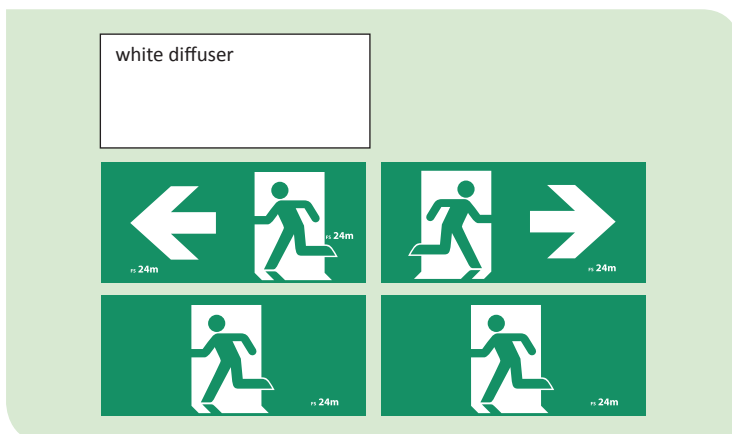

ALL INCLUDED DIFFUSERS:

Part number	Description	Box Qty	Carton Qty	Fitting weight	Box weight
99024910	SUNWIND LED Exit light	1	10	0.75kg	1.4kg